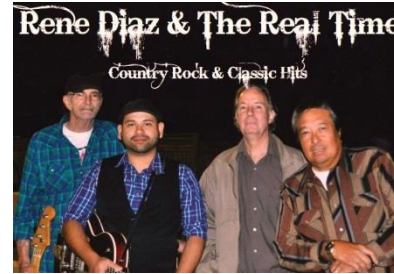

Friday March 29: Honkytonk Rockers

The Guild's Most Popular Band - 2016

Joe Patterson - vocals and guitar
 Mark D'Rozario - lead guitar and vocals
 Dwayne D'Cruz - lead guitar and vocals
 Warren Rozario - bass and vocals
 Shaun Lynch - drums and vocals

Classic Country

Friday April 19: GOOD FRIDAY

No Guild on this night

Friday April 5: Palace Gypsies

Glen Lee – vocals and guitar
 Phil Bowen – lead guitar and vocals
 Karan Johns – bass and vocals
 Bryan Derrick – drums

Classic country

Friday April 26: Rene Diaz & Real Time

Rene Diaz – vocals and guitar
 Keryn Laurant – lead guitar
 Andrew Forrer – bass and vocals
 Ron Mahony – drums and vocals

Classic country

Friday April 12: Michelle Gardiner - CD Launch (with The Dalton Gang)