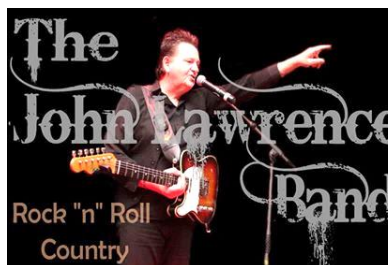

The Country Music Guild Of Australasia (Established 1968)

The Country Music Guild Of Australasia presents the best in country music every Friday at the **Pascoe Vale RSL**
40 Cumberland Road Pascoe Vale, Victoria. (Cnr of Cumberland Rd and O'Hea St)

Friday February 2: The Dalton Gang

Leo Dalton - vocals, lead guitar, banjo & fiddle
Helen Stewart - vocals and bass
Stuie Lees - vocals and drums

Classic country

Friday Feb 23: No Sleep Till Texas

Rick Hart - vocals and acoustic guitar
Vanessa Hart - backing vocals
Paul Robertson - lead guitar and vocals
Brendan Mitchell - pedal steel guitar & vocals
James Taylor - bass and vocals
Luke Callahan - drums

Classic country and honky tonk

Friday February 9: Annie's Hill o' Beans

Annie Reeves - vocals
Howard Friedman - vocals and rhythm guitar
Kelvin Fleming - lead guitar
Ian McDonald - bass and vocals
Rod Greig - drums and vocals

Country classics and originals

Friday March 1: John Lawrence Band

John Lawrence - vocals, guitar & harmonica
Dan Ebbels - lead guitar and vocals
Geoff Stokes - bass and vocals
Dave Moore - pedal steel guitar
Bryan Derrick - drums